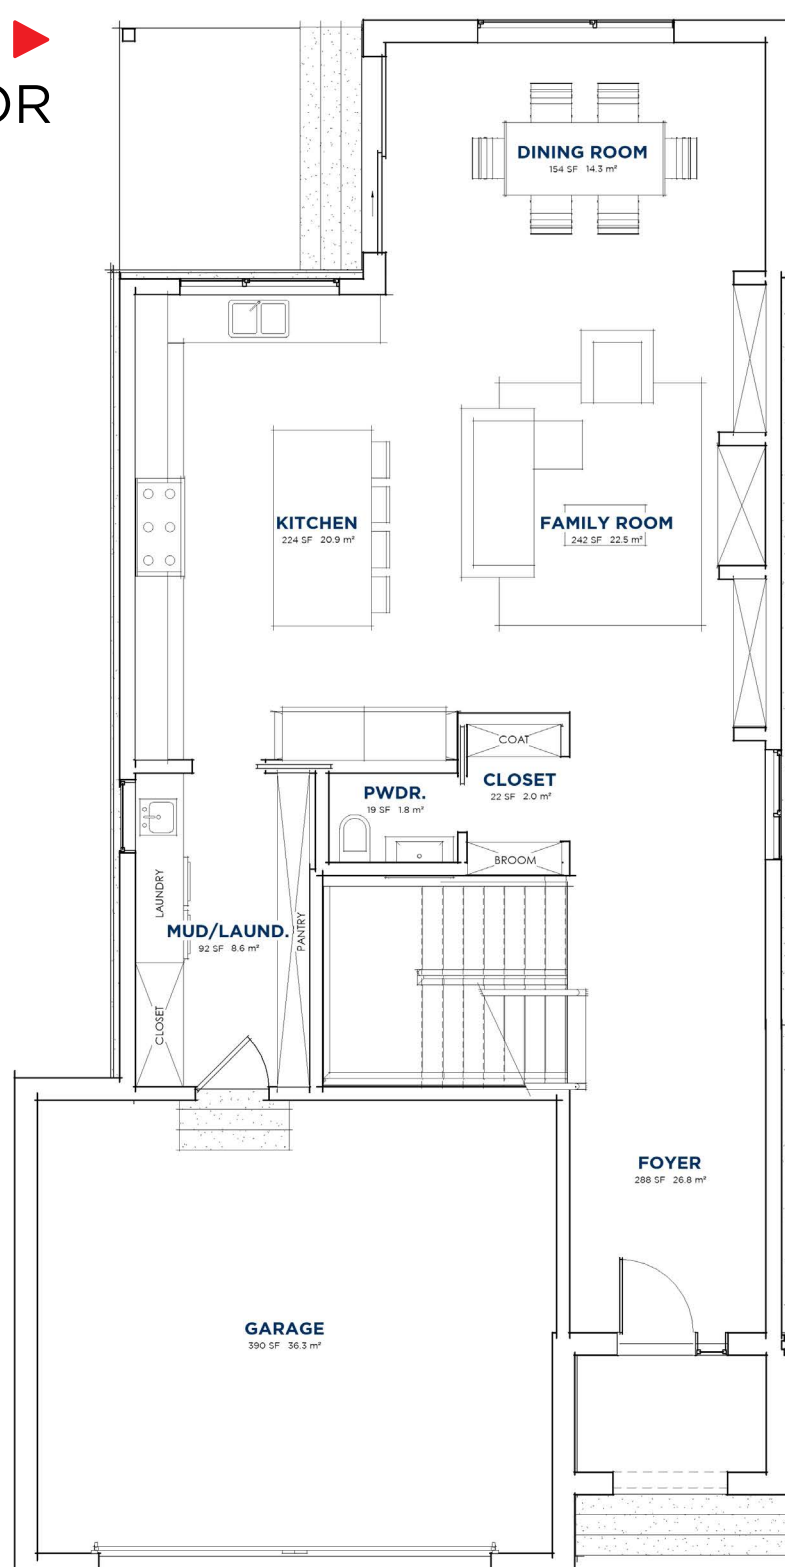

THE
BROOKE

2,392 ft²
TWO-STORY

3 2.5

MAIN FLOOR

SECOND FLOOR